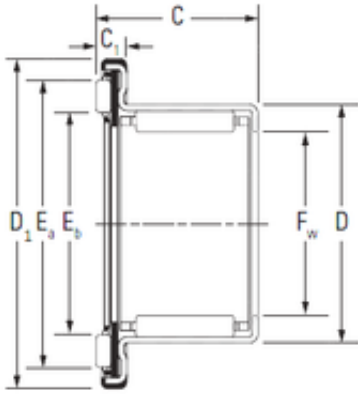

Dog Food Making Machine Manufacture

artificial fortified rice grain food making line
machine made in china Repair Artificial Rice
Making Machine

Bearing No.

Size	25x37x22.2 mm
Bore Diameter	25 mm
Outer Diameter	37 mm
Width	22,2 mm
d	25 mm
D	37 mm
C	22,2 mm

Bearing 2D drawings and 3D CAD models